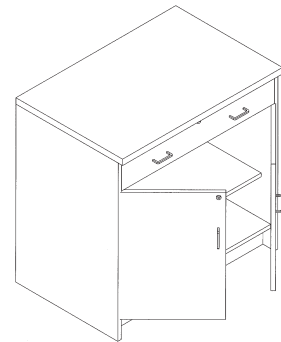

Size	Description	Type	Tesco Number
36x36x24	Base Cabinet - No Splash	Open	3810-432-300

Size	Description	Type	Tesco Number
36x36x24	Base Cabinet - No Splash	Closed	3812-432-301
	2 Hinged Doors One Adj Shelf, Lock W/ 4" Back Splash		3812-432-311

CABINETS

Size	Description	Type	Tesco Number
36x36x24	Base Cabinet - No Splash One Drawer, Lock, One Adj Shelf W/4" Back Splash	1 Drawer/Open	3813-432-301 3813-432-311

Size	Description	Type	Tesco Number
36x36x24	Base Cabinet - No Splash 2 Hinged Doors, One Adj Shelf, One Drawer, Lock W/4" Back Splash	1 Drawer/Closed	3815-432-301 3815-432-311

Size	Description	Type	Tesco Number
36x36x24	Base Cabinet - No Splash Two Drawers, Lock, One Adj Shelf W/4" Back Splash	2 Drawers/Open	3816-432-301 3816-432-311

Size	Description	Type	Tesco Number
36x36x24	Base Cabinet 2 Hinged Doors, One Adj Shelf, Two Drawers, Lock W/4" Back Splash	2 Drawers/Closed	3817-432-301 3817-432-311

CABINETS

Size	Description	Type	Tesco Number
36x36x24	Base Cabinet - No Splash Three Full Width Drawers, Lock	3 Drawers	3818-432-301
	W/4" Back Splash		3818-432-311

Size	Description	Type	Tesco Number
36x36x24	Base Cabinet - No Spash Six Half Width Drawers Lock W/4" Back Splash	6 Drawers	3821-432-301
			3821-432-311