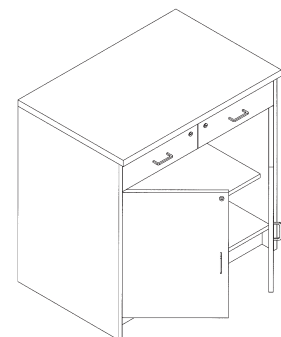

Size	Description	Type	Tesco Number
36x36x24	Base Cabinet - No Splash	Open	3810-432-300

Size	Description	Type	Tesco Number
36x36x24	Base Cabinet - No Splash	Closed	3812-432-301
	2 Hinged Doors One Adj Shelf, Lock W/ 4" Back Splash		3812-432-311

CABINETS

Size	Description	Type	Tesco Number
36x36x24	Base Cabinet - No Splash One Drawer, Lock, One Adj Shelf W/4" Back Splash	1 Drawer/Open	3813-432-301 3813-432-311

Size	Description	Type	Tesco Number
36x36x24	Base Cabinet - No Splash 2 Hinged Doors, One Adj Shelf, One Drawer, Lock W/4" Back Splash	1 Drawer/Closed	3815-432-301 3815-432-311

Size	Description	Type	Tesco Number
36x36x24	Base Cabinet - No Splash Two Drawers, Lock, One Adj Shelf W/4" Back Splash	2 Drawers/Open	3816-432-301 3816-432-311

Size	Description	Type	Tesco Number
36x36x24	Base Cabinet 2 Hinged Doors, One Adj Shelf, Two Drawers, Lock W/4" Back Splash	2 Drawers/Closed	3817-432-301 3817-432-311

CABINETS

Size	Description	Type	Tesco Number
36x36x24	Base Cabinet - No Splash Three Full Width Drawers, Lock	3 Drawers	3818-432-301
	W/4" Back Splash		3818-432-311

Size	Description	Type	Tesco Number
36x36x24	Base Cabinet - No Spash Six Half Width Drawers Lock W/4" Back Splash	6 Drawers	3821-432-301
			3821-432-311